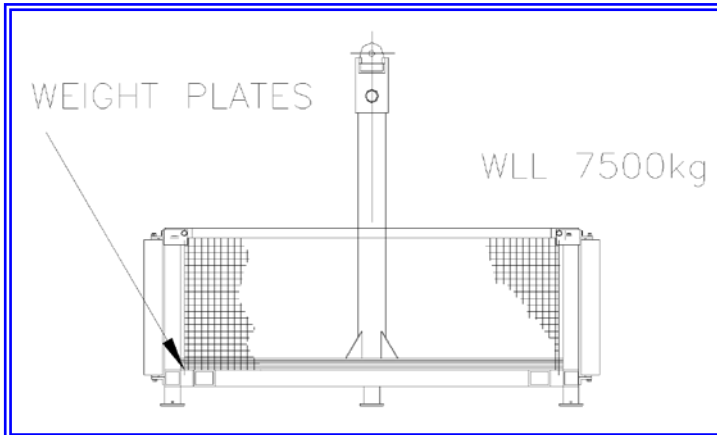

Construction & Certification

- o High Load Capacity – Payload 6.75 Mt; Weight in air is 750 kg (Tara), MGW 7.5Mt.
- o Load tested and certified according to DnV 2.7-1.
- o Made from stainless profiles, plates and glass fibre grating (GRP).
- o Outside Dim.; W x D x H – 2.3m x 2.3m x 1.8m
Internal Dim.; W x D x H – 2.0m x 2.0m x 0.7m
- o Weights Dry: 750kg (basket) + qty. plates x 550kg
Weights Seawater: 520kg (basket) + qty. plates x 479kg.

Features

- o Weight plates permitting the Ubas ROV basket (Type A) to be used as a combined ROV Basket and subsea weight / DMA (E.g. 5t) are available.
- o Each weight plate size is 2m x 1.9m x 20mm thick. Dry weight is 550 kg each.
- o The plates are provided with four M16 threaded holes for eyebolts (certified for lifting). These can also be used for attachment of any rigging required in conjunction the use of the weights.
- o Prior to installing the plates in the basket, a polypropylene mat fabric is placed in the bottom of the basket in order to minimise seabed suction effects.
- o The weight plate(s) is secured to the bottom of the basket with two M18 threaded rods. The plates are provided with 20mm holes that permit the rods to be inserted through the plates and the bottom grating. The rod is then secured to the bottom grating and the basket structure, and on to the top plate. Additional securement using cargo straps can also be provided.
- o The basket is provided with rubber bumpers for protection of the basket / subsea weight and other items such as vessel hulls etc.
- o The basket is delivered as an open basket, or with one hatch and two compartments.
- o Attachment points such as master links or similar on the outside of the basket will be arranged for as required.